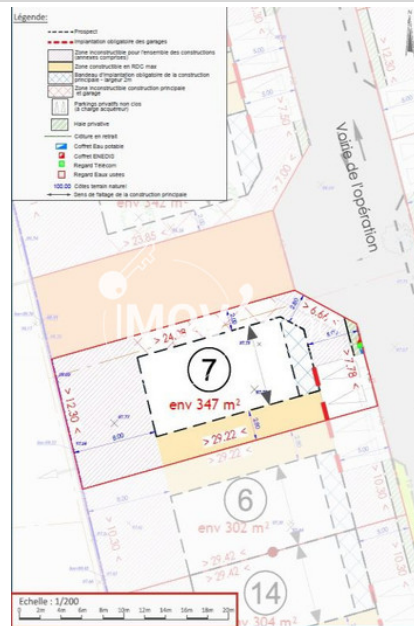

99 900 €

For sale land

Surface : 347 m²

Field appearance : Platt

View : Campagne

Features :

Calm, Building-estata, Marked

Land Saint-Quentin-la-Poterie

ST QUENTIN LA POTERIE-EXCLUSIVE- Building plot of 400m² with a footprint of 180m² in a quiet area and within walking distance of shops- SERVICED LAND in a dead-end street.

Fees and charges :

99 900 € fees included