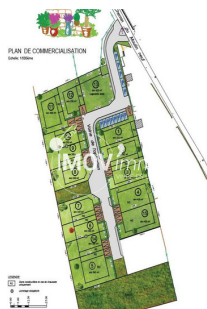

ImovImmo - 3B avenue du marché, 30700 Saint-Quentin-la-Poterie

T. 04 66 01 48 03 - contact@imovimmo.fr - www.imovimmo.fr

RCS 538 320 169 - Code NAF 6831z - SIRET 53832016900021 - Garantie financière : CGAIM - Médiation MEDIMMOCONSO

Document non contractuel - Barème des prix disponible sur notre site internet